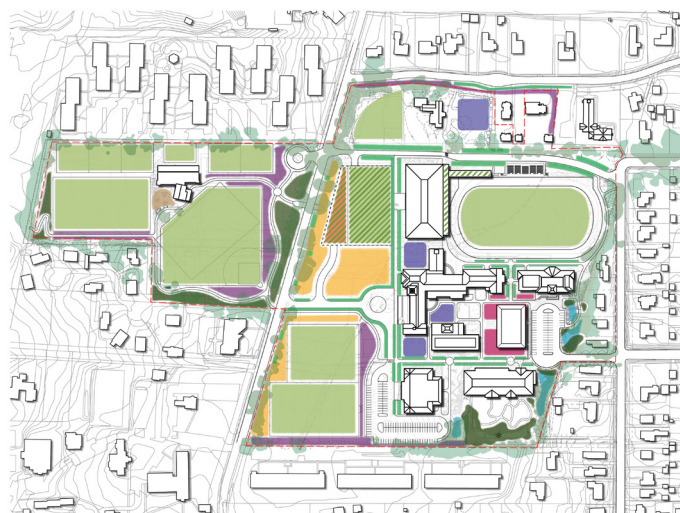

## William Penn Charter School Master Plan

Location: Philadelphia, Pennsylvania  
 Client: William Penn Charter School  
 Size: 42 acres  
 Cost: Non-disclosed  
 Status: 2014-2015

The campus-wide landscape plan represents a shift in thinking about modern landscapes and reinforces the idea of campus as classroom with myriad active and immersive opportunities for outdoor learning. The plan exemplifies modern land management and is built on the premise that the campus landscape should function like the forests of yesteryear treating rain water as a resource. Enriched landscapes foster the return of wildlife providing cross-disciplinary learning opportunities in styles ranging from formal to informal. The goal is a showcase of our rich, native habitats, interpreted in ways that all can appreciate. The positive effects of robust, healthy ecosystems developed through land management changes will be felt throughout two watersheds. In addition to the aforementioned ecological benefits, the landscape types clarify way-finding and create a hierarchy of spaces that include some very special places for people.

Lower School Rendering

Lower School Plan

*The landscapes of William Penn Charter School should be models for other institutions and offer real data to share.*

Landscape Character Plan

- The William Penn Charter School Master Plan
- Existing Tree Canopy
  - Artificial Turf w Subsurface Stormwater Mgmt
  - Rocky Outcrop
  - Grassland Meadow
  - Flowering Meadow
  - Landscape Bluff
  - Entrance Garden
  - Forested Raingarden
  - Woodlands
  - Woodland Edge/Hedgerow
  - Oak Allee
  - Green Roof
- Landscape Character Plan
- viridian landscape studio