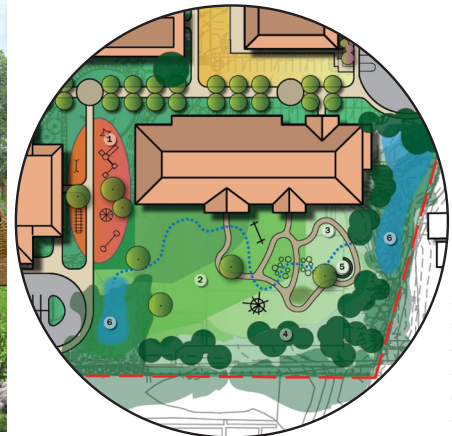

Lower School Plan

The landscapes of William Penn Charter School should be models for other institutions and offer real data to share.